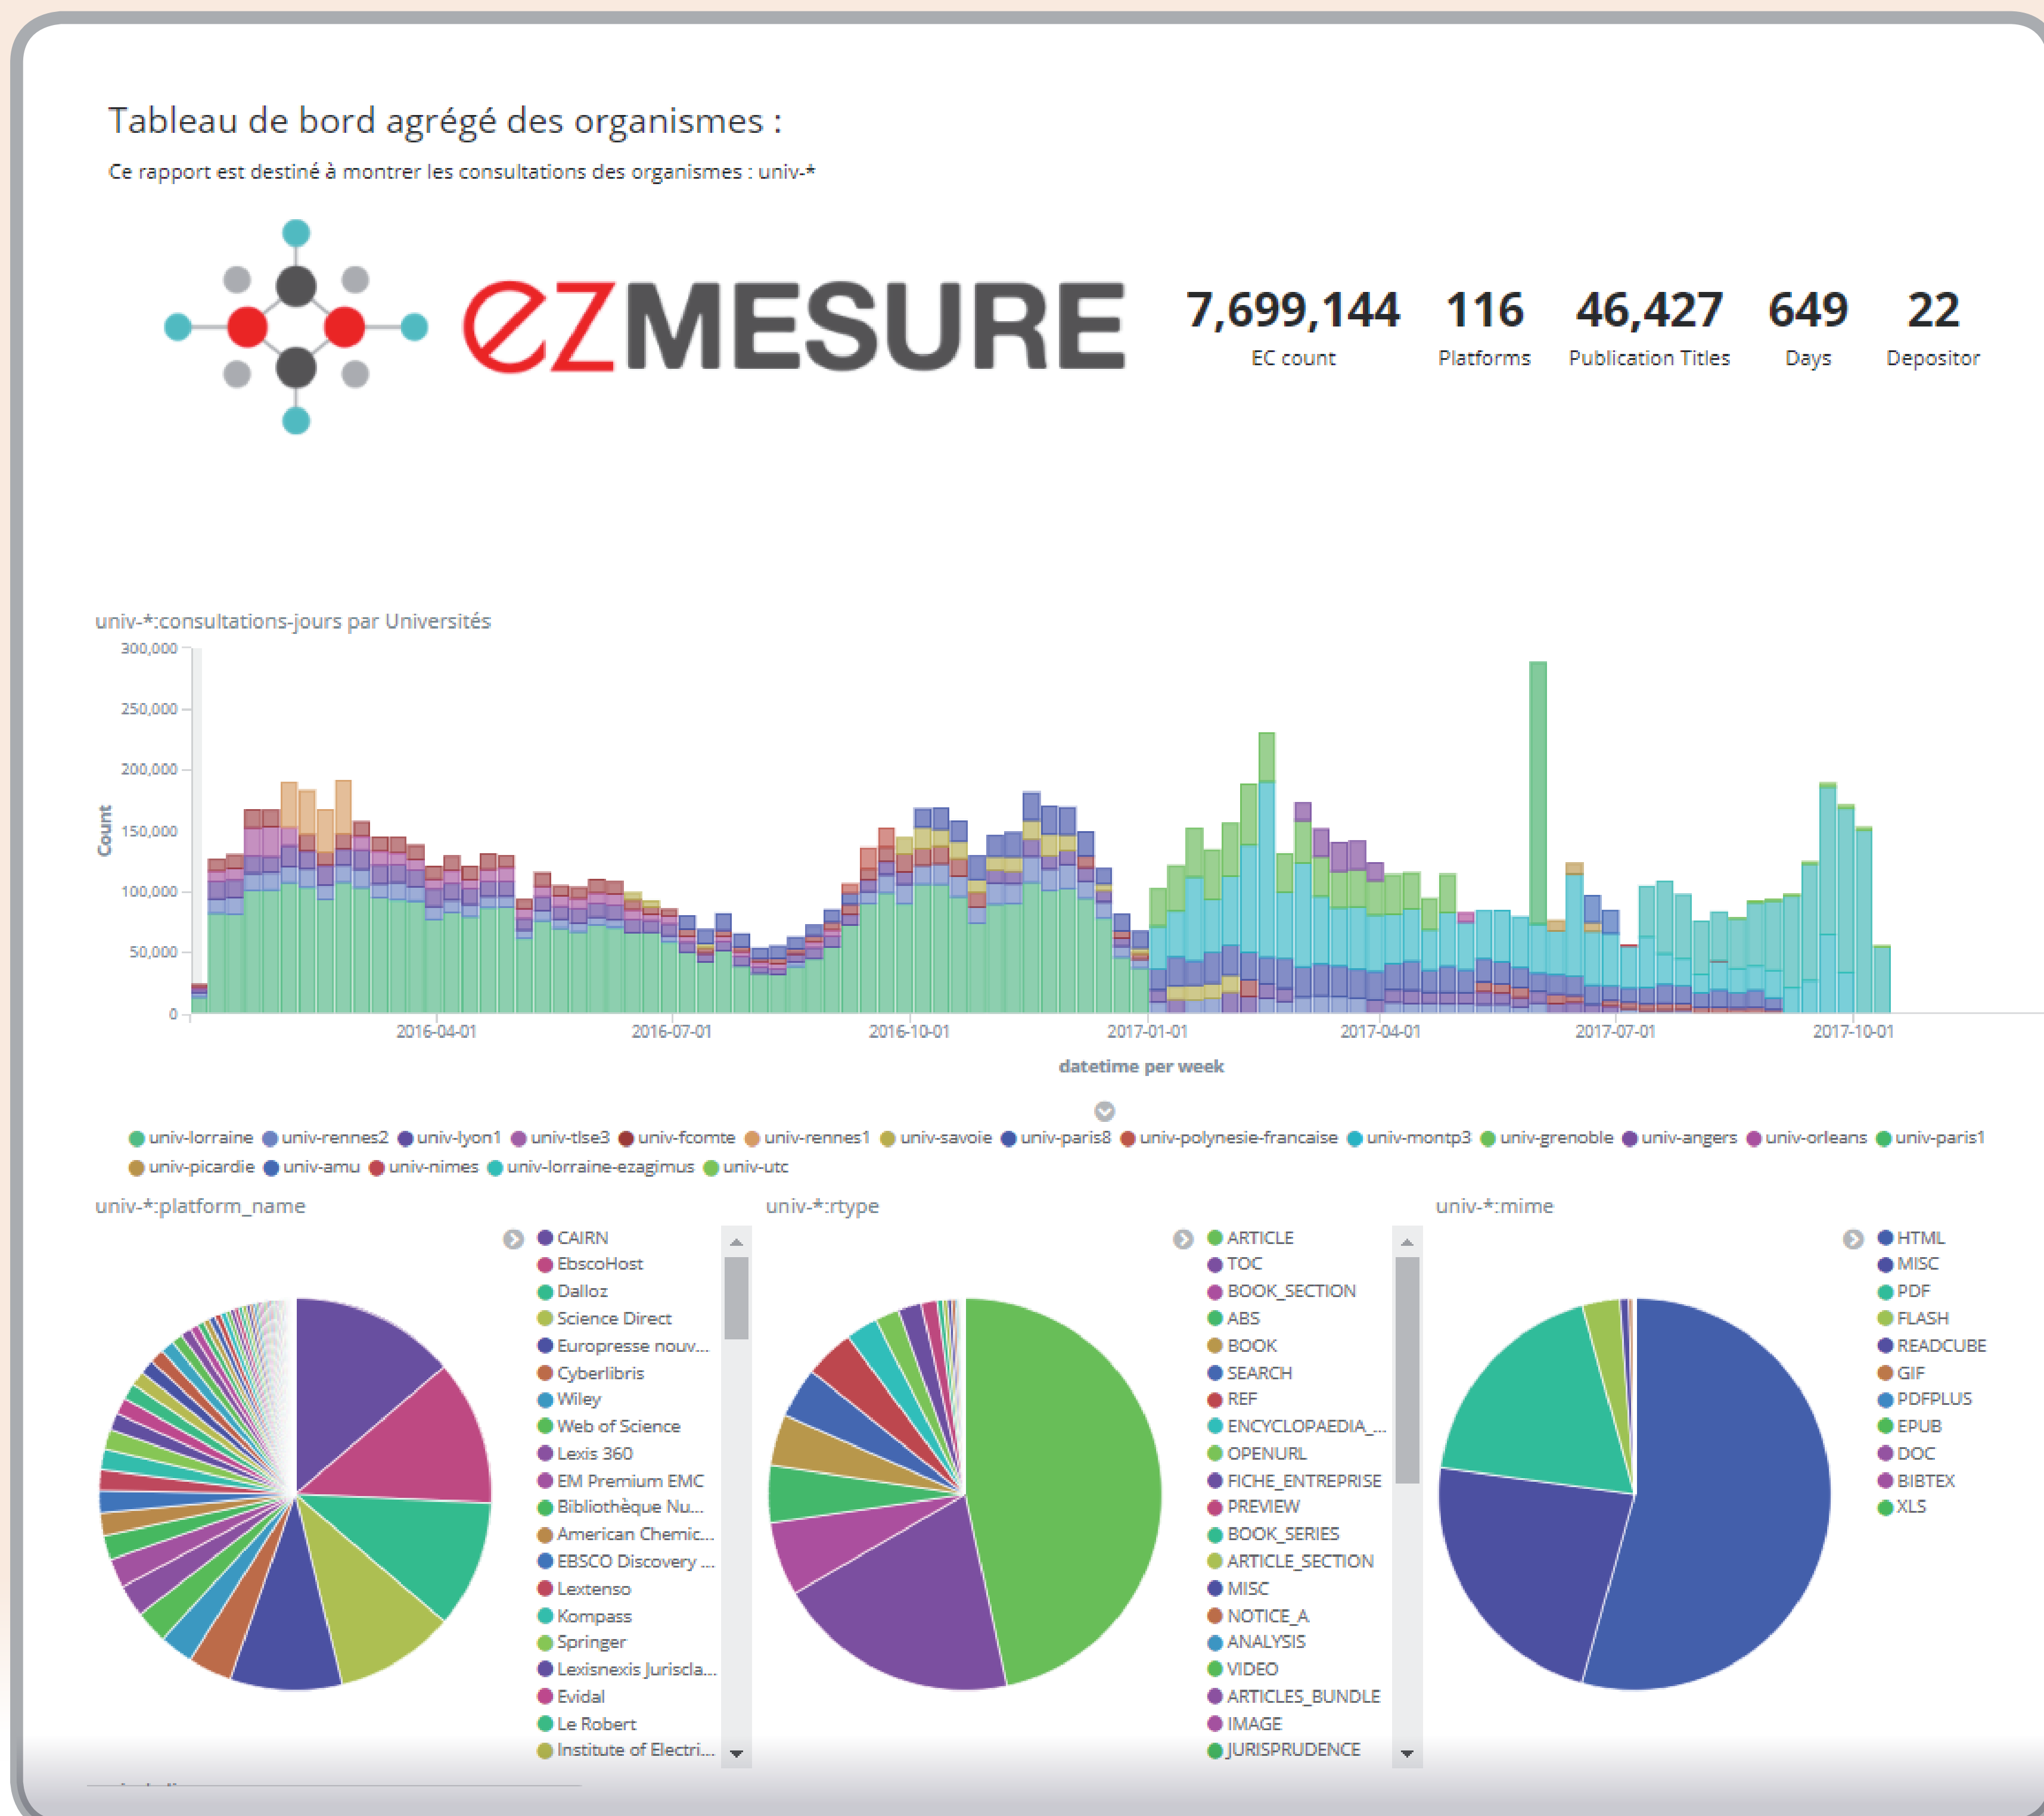

ezMESURE

AGRÉGEZ COMPAREZ VISUALISEZ VALORISEZ

ezMESURE is a repository that centralizes on the national level the usage data representing how digital scientific resources are accessed by French higher education and research institutions.

ezMESURE offers an online interface which allows the dynamic visualization of consolidated and comparable usage events. These sets of data are generated by the the version of ezPAARSE locally installed by institutions and then aggregated on ezMESURE.

Each ezPAARSE can upload data results to ezMESURE to be visualized and archived.

Each institution can have access to a dynamic and tweakable dashboard.

The ezPAARSE data which comes from the HER institutions is indexed and archived by ezMESURE.